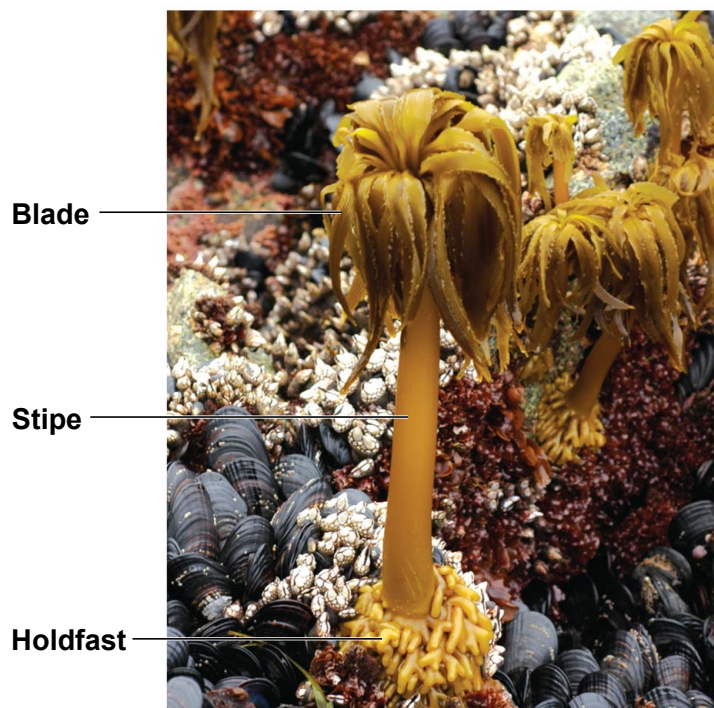

***Pediastrum***

***Trypanosoma***, the kinetoplastid that causes sleeping sickness

The diatom *Triceratium morlandii*  
(colorized SEM)

Blade

Stipe

Holdfast

*Pfiesteria shumwayae*, a dinoflagellate

*Bonnemaisonia hamifera*

8 mm

Nori

Red algae

© 2014 Pearson Education, Inc.

19

(a) *Ulva*, or sea lettuce

(b) *Caulerpa*, an intertidal chlorophyte

Multicellular chlorophytes